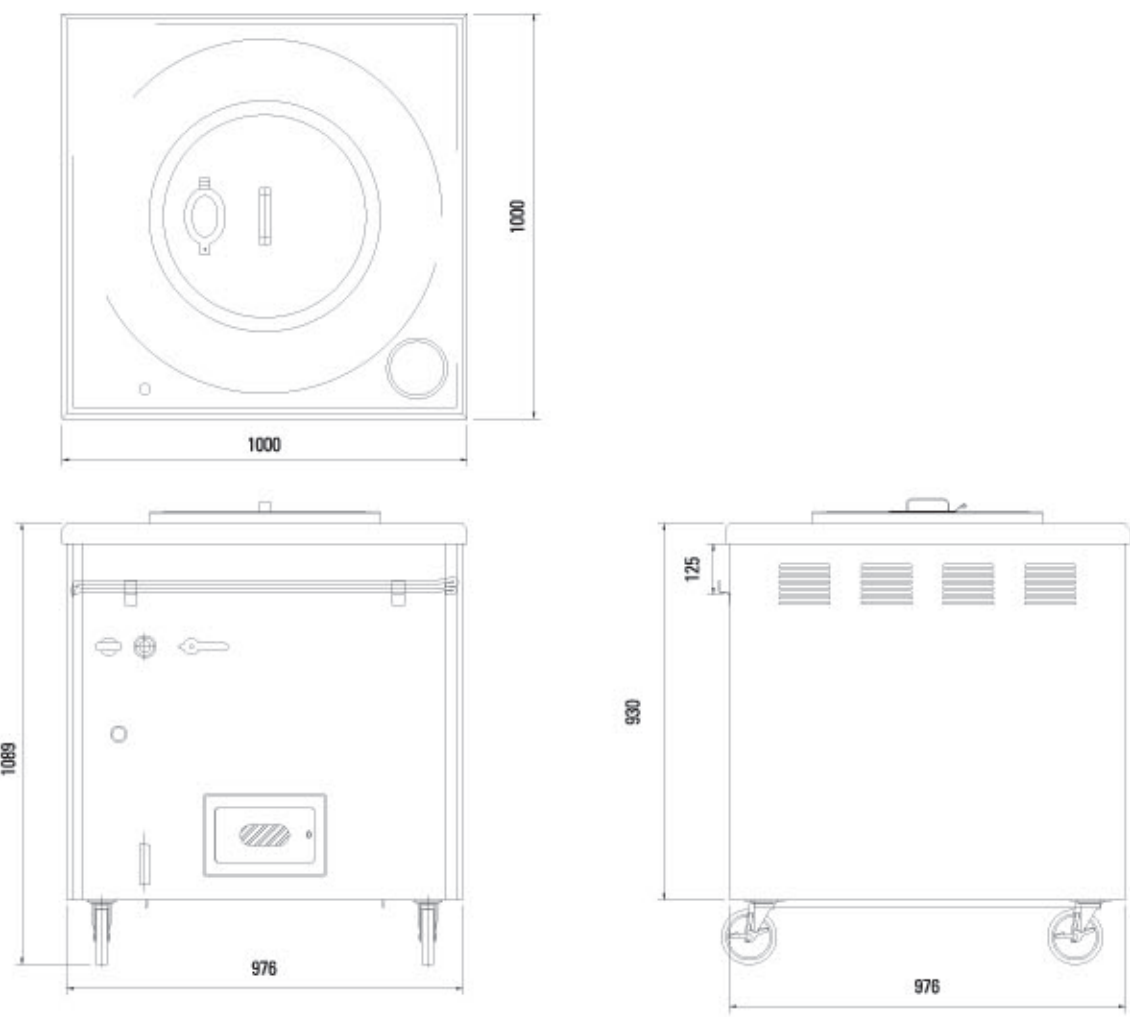

# FLAME-MATE

Tandoor Oven

CIR-30 / CIR-33

| Model  | Dimension (mm) |      |      | Fuel Pipe (mm) |        |          | Clay Interior (mm) | Burner Rating B.T.U. per hr (kW) | Net Weight (kg) | Gross Weight (kg) |
|--------|----------------|------|------|----------------|--------|----------|--------------------|----------------------------------|-----------------|-------------------|
|        | W              | D    | H    | Natural Gas    | LP Gas | Town Gas |                    |                                  |                 |                   |
| CIR-30 | 950            | 950  | 1020 | DN20           | DN20   | DN20     | ø 762              | 54600 (16)                       | 410             | 431               |
| CIR-33 | 1000           | 1000 | 1100 | DN20           | DN20   | DN20     | ø 834              | 54600 (16)                       | 490             | 532               |

4. Removable S/S oil container is located on counter top for chef convenience

5. Flame observation window - Allow chefs to monitor and adjust power level